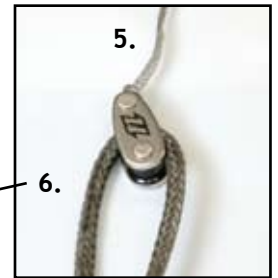

1 - 44060-8000  
5th Element safety  
front-line above Y

2 - 44060-8001  
5th Element safety  
front-line below Y

3 - 75629-02751  
Red Line for 5th Element

4 - 75629.01901  
Vario Cleat & Pulley

75629.01501  
Safety Leash

75629-18551  
5th Element Pair  
Front Lines 13m

75629.02051  
5th Element Lineset 27m

75629.02151  
5th Element Lineset 20m

75629-02451  
5th Element  
Attachment Line

75629-18651  
5th Element Pair  
Back Lines 27m

5 - 75629-18751  
5th Element Grey  
Strong Middle Line

6 - 75629.01701  
Depower Line

75519-00201  
Micro-hook  
cable long

75519-00101  
Micro-hook  
cable short

75629.01101  
Red Iron Heart  
(Includes chicken  
loop depower line)