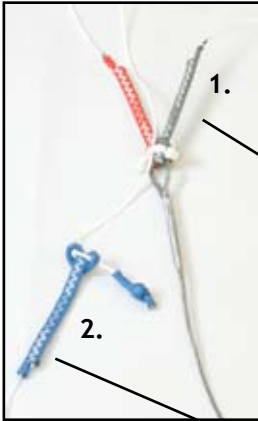

1 - 44060-8000  
5th Element safety  
front-line above Y

2 - 44060-8001  
5th Element safety  
front-line below Y

3 - 75629-02751  
Red Line for 5th Element

4 - 75629.01901  
Vario Cleat & Pulley

75629.01501  
Safety Leash

75629-18551  
5th Element Pair  
Front Lines 13m

75629.02051  
5th Element Lineset 27m

75629.02151  
5th Element Lineset 20m

75629-02451  
5th Element  
Attachment Line

75629-18651  
5th Element Pair  
Back Lines 27m

5 - 75629-18751  
5th Element Grey  
Strong Middle Line

6 - 75629.01701  
Depower Line

75519-00201  
Micro-hook  
cable long

75519-00101  
Micro-hook  
cable short

75629.01101  
Red Iron Heart  
(Includes chicken  
loop depower line)