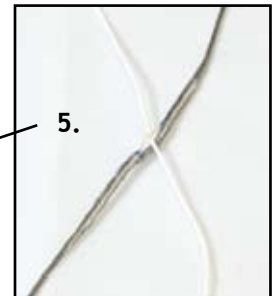

1 - 44060-8000  
5th Element safety  
front-line above Y

2 - 44060-8001  
5th Element safety  
front-line below Y

3 - 75629-02751  
Red Line for 5th Element

4 - 75629.01901  
Vario Cleat & Pulley

75629.01501  
Safety Leash

75629-18551  
5th Element Pair  
Front Lines 13m

75629.02051  
5th Element Lineset 27m

75629.02151  
5th Element Lineset 20m

75629-02451  
5th Element  
Attachment Line

75629-18651  
5th Element Pair  
Back Lines 27m

5 - 75629-18751  
5th Element Grey  
Strong Middle Line

6 - 75629.01701  
Depower Line

75519-00201  
Micro-hook  
cable long

75519-00101  
Micro-hook  
cable short

75629.01101  
Red Iron Heart  
(Includes chicken  
loop depower line)