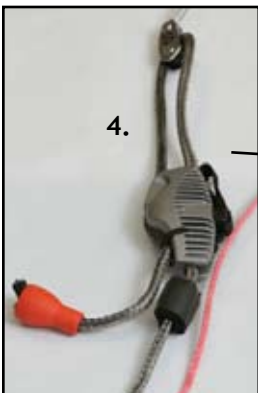

1 - 44060-8000  
5th Element safety  
front-line above Y

2 - 44060-8001  
5th Element safety  
front-line below Y

3 - 75629-02751  
Red Line for 5th Element

4 - 75629.01901  
Vario Cleat & Pulley

75629.01501  
Safety Leash

75629-18551  
5th Element Pair  
Front Lines 13m

75629.02051  
5th Element Lineset 27m

75629.02151  
5th Element Lineset 20m

75629-02451  
5th Element  
Attachment Line

75629-18651  
5th Element Pair  
Back Lines 27m

5 - 75629-18751  
5th Element Grey  
Strong Middle Line

6 - 75629.01701  
Depower Line

75519-00201  
Micro-hook  
cable long

75519-00101  
Micro-hook  
cable short

75629.01101  
Red Iron Heart  
(Includes chicken  
loop depower line)